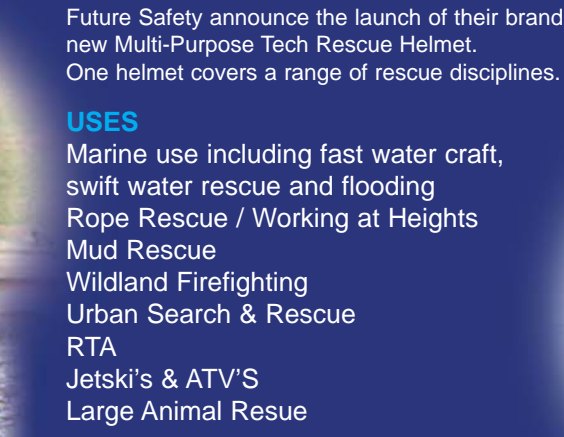

MANTA

High Performance Rescue Helmet

Multiple Tasks - One Helmet

Future Safety announce the launch of their brand new Multi-Purpose Tech Rescue Helmet. One helmet covers a range of rescue disciplines.

USES

Marine use including fast water craft, swift water rescue and flooding
Rope Rescue / Working at Heights
Mud Rescue
Wildland Firefighting
Urban Search & Rescue
RTA
Jetski's & ATV'S
Large Animal Resue

FEATURES & BENEFITS

- Fitted with a range of accessories including hearing and face protection
- Comfortable 4-point webbing chinstrap for a secure fit
- One size fit helmet, with size adjustment from 52-62cm
- The style of the helmet gives good nape and lateral protection from impact
- Product is tested to PAS028, EN14052 and FS/1 ATX quad standard
- Available in a range of colours: white, black, orange, red, blue, green and yellow
- Branding on request
- Excellent ventilation for air flow into the helmet
- The integral visor has a smooth action and is available in clear and smoked to EN 166
- Hearing Protection to EN352-3 and 4 for communications for helmet-mounted ear defender
- Adjustable Ratchet Harness
- Photo Illuminescent Vent Covers