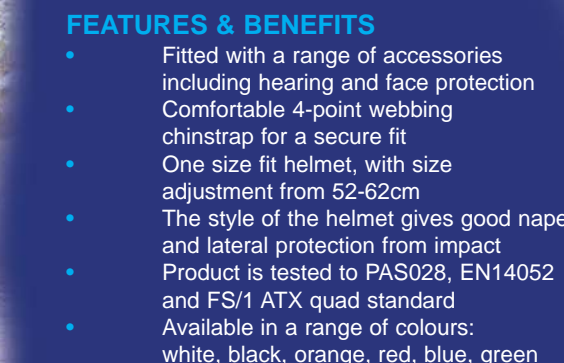

MANTA

High Performance Rescue Helmet

Multiple Tasks - One Helmet

Future Safety announce the launch of their brand new Multi-Purpose Tech Rescue Helmet. One helmet covers a range of rescue disciplines.

USES

- Fitted with a range of accessories including hearing and face protection
- Comfortable 4-point webbing chinstrap for a secure fit
- One size fit helmet, with size adjustment from 52-62cm
- The style of the helmet gives good nape and lateral protection from impact
- Product is tested to PAS028, EN14052 and FS/1 ATX quad standard
- Available in a range of colours: white, black, orange, red, blue, green and yellow
- Branding on request
- Excellent ventilation for air flow into the helmet
- The integral visor has a smooth action and is available in clear and smoked to EN 166
- Hearing Protection to EN352-3 and 4 for communications for helmet-mounted ear defender
- Adjustable Ratchet Harness
- Photo Illuminescent Vent Covers